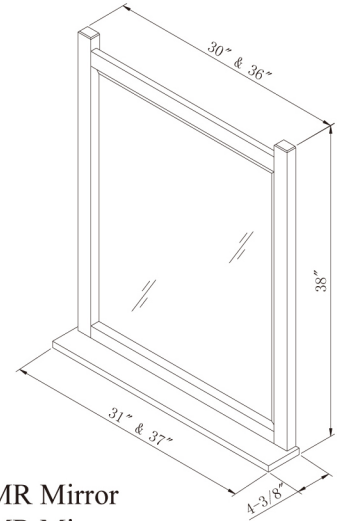

LUKE

Beveled mirror glass and shelf

Solid wood drawers with dovetail joints

Contrasting horizontal drawer pulls

Ball-bearing drawer slides and soft-close mechanism

Cabinet features adjustable levelers

Inset drawers and recessed side panels

Bureau style cabinet with ample storage and display shelf

The Luke Collection of fine bath furnishings from Sagehill Designs will help create a bath interior that is inspirational and functional. The clean design lines are casual and traditional, and the bureau style cabinet design features ample storage and a lower display shelf. The collection is available in a variety of cabinet widths and two sizes of matching portrait mirrors. Like all Sagehill Design bath furnishings, it reflects your good taste and attention to detail.

Features Include:

- * Bureau style cabinet design
- * Clean design lines
- * Ample interior storage
- * Square corner posts with adjustable levelers
- * Soft-close drawers
- * Matching portrait mirror with shelf
- * Beveled mirror glass
- * Framed side panels
- * Lower display shelf

LK3038MR Mirror
LK3638MR Mirror

LK3021D Vanity
1 x Drawer / 1 x Shelf

LK3621D Vanity
1 x Drawer / 1 x Shelf

LK4821D Vanity
4 x Drawer / 1 x Shelf

The Luke vanity collection from Sagehill Designs features clean design lines and a fresh white finish. The bureau style vanity features ample storage drawers and horizontal drawer pulls in a contrasting finish. The cabinets feature a lower display shelf and is raised on adjustable levelers. The matching portrait mirrors feature a handy item shelf and beveled glass. The Luke collection is available in a variety of cabinet widths and will be a perfect fit in both traditional and casual contemporary bath interiors.