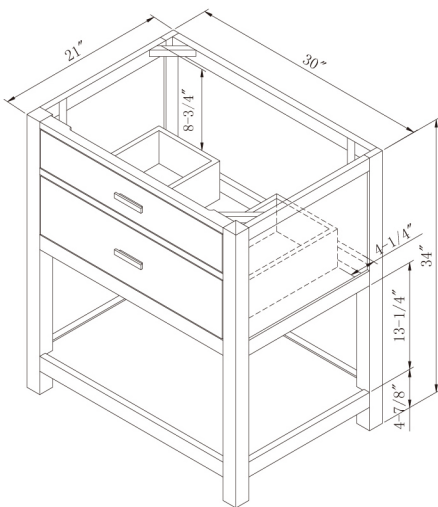

LK3021D Vanity
1 x Drawer / 1 x Shelf