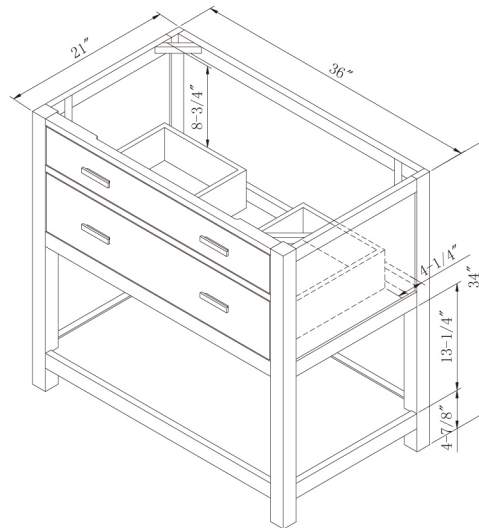

Bureau style cabinet with ample storage and display shelf

The Luke Collection of fine bath furnishings from Sagehill Designs will help create a bath interior that is inspirational and functional. The clean design lines are casual and traditional, and the bureau style cabinet design features ample storage and a lower display shelf. The collection is available in a variety of cabinet widths and two sizes of matching portrait mirrors. Like all Sagehill Design bath furnishings, it reflects your good taste and attention to detail.

Features Include:

- * Bureau style cabinet design
- * Clean design lines
- * Ample interior storage
- * Square corner posts with adjustable levelers
- * Soft-close drawers
- * Matching portrait mirror with shelf
- * Beveled mirror glass
- * Framed side panels
- * Lower display shelf

LK3038MR Mirror
LK3638MR Mirror

LK3021D Vanity
1 x Drawer / 1 x Shelf

LK3621D Vanity
1 x Drawer / 1 x Shelf

LK4821D Vanity
4 x Drawer / 1 x Shelf

The Luke vanity collection from Sagehill Designs features clean design lines and a fresh white finish. The bureau style vanity features ample storage drawers and horizontal drawer pulls in a contrasting finish. The cabinets feature a lower display shelf and is raised on adjustable levelers. The matching portrait mirrors feature a handy item shelf and beveled glass. The Luke collection is available in a variety of cabinet widths and will be a perfect fit in both traditional and casual contemporary bath interiors.