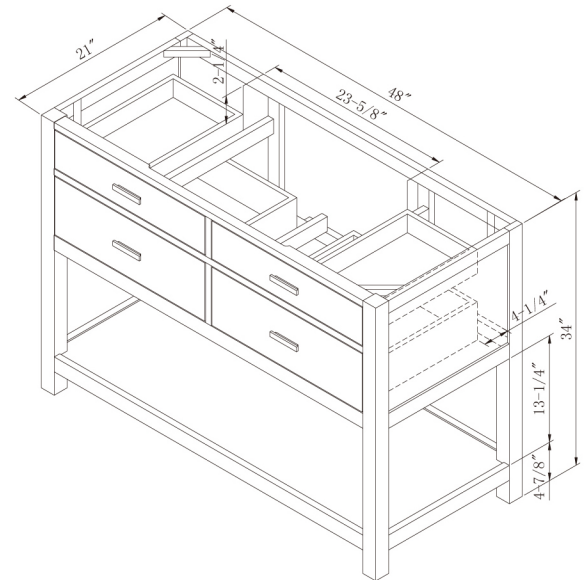

LUKE

Beveled mirror glass and shelf

Solid wood drawers with dovetail joints

Contrasting horizontal drawer pulls

Ball-bearing drawer slides and soft-close mechanism

Cabinet features adjustable levelers

Inset drawers and recessed side panels

Bureau style cabinet with ample storage and display shelf

The Luke Collection of fine bath furnishings from Sagehill Designs will help create a bath interior that is inspirational and functional. The clean design lines are casual and traditional, and the bureau style cabinet design features ample storage and a lower display shelf. The collection is available in a variety of cabinet widths and two sizes of matching portrait mirrors. Like all Sagehill Design bath furnishings, it reflects your good taste and attention to detail.

Features Include:

- * Bureau style cabinet design
- * Clean design lines
- * Ample interior storage
- * Square corner posts with adjustable levelers
- * Soft-close drawers
- * Matching portrait mirror with shelf
- * Beveled mirror glass
- * Framed side panels
- * Lower display shelf

LK3038MR Mirror
LK3638MR Mirror

LK3021D Vanity
1 x Drawer / 1 x Shelf

LK3621D Vanity
1 x Drawer / 1 x Shelf

LK4821D Vanity
4 x Drawer / 1 x Shelf

The Luke vanity collection from Sagehill Designs features clean design lines and a fresh white finish. The bureau style vanity features ample storage drawers and horizontal drawer pulls in a contrasting finish. The cabinets feature a lower display shelf and is raised on adjustable levelers. The matching portrait mirrors feature a handy item shelf and beveled glass. The Luke collection is available in a variety of cabinet widths and will be a perfect fit in both traditional and casual contemporary bath interiors.